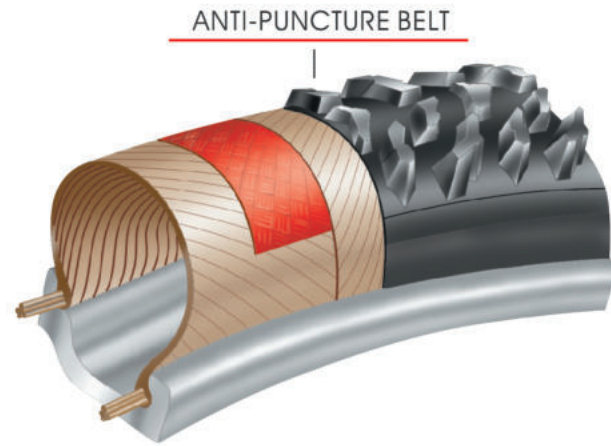

ANTI-PUNCTURE CONSTRUCTION

ANTI-PUNCTURE BELT IS A SPECIAL MATERIAL-PLACED BETWEEN THE LAYERS OF THE NYLON CORD FOR MUCH SAFETY WHILE CYCLING ON ROUGH ROAD. OUR ANTI-PUNCTURE BICYCLE TIRES ARE AVAILABLE TO MOUNTAIN BIKE(MTB), ALL TERRAIN BIKE(ATB), RACING AND TREKKING BICYCLE ETC.