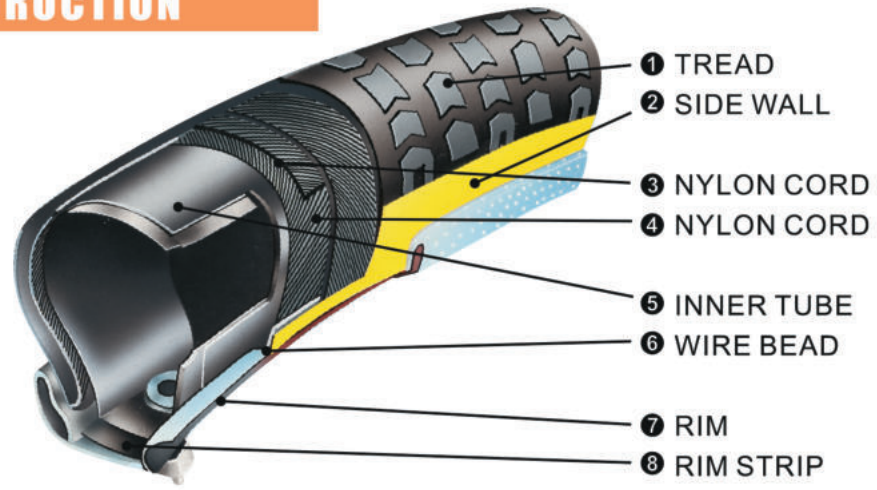

ANTI-PUNCTURE CONSTRUCTION

ANTI-PUNCTURE BELT IS A SPECIAL MATERIAL-PLACED BETWEEN THE LAYERS OF THE NYLON CORD FOR MUCH SAFETY WHILE CYCLING ON ROUGH ROAD. OUR ANTI-PUNCTURE BICYCLE TIRES ARE AVAILABLE TO MOUNTAIN BIKE(MTB), ALL TERRAIN BIKE(ATB), RACING AND TREKKING BICYCLE ETC.