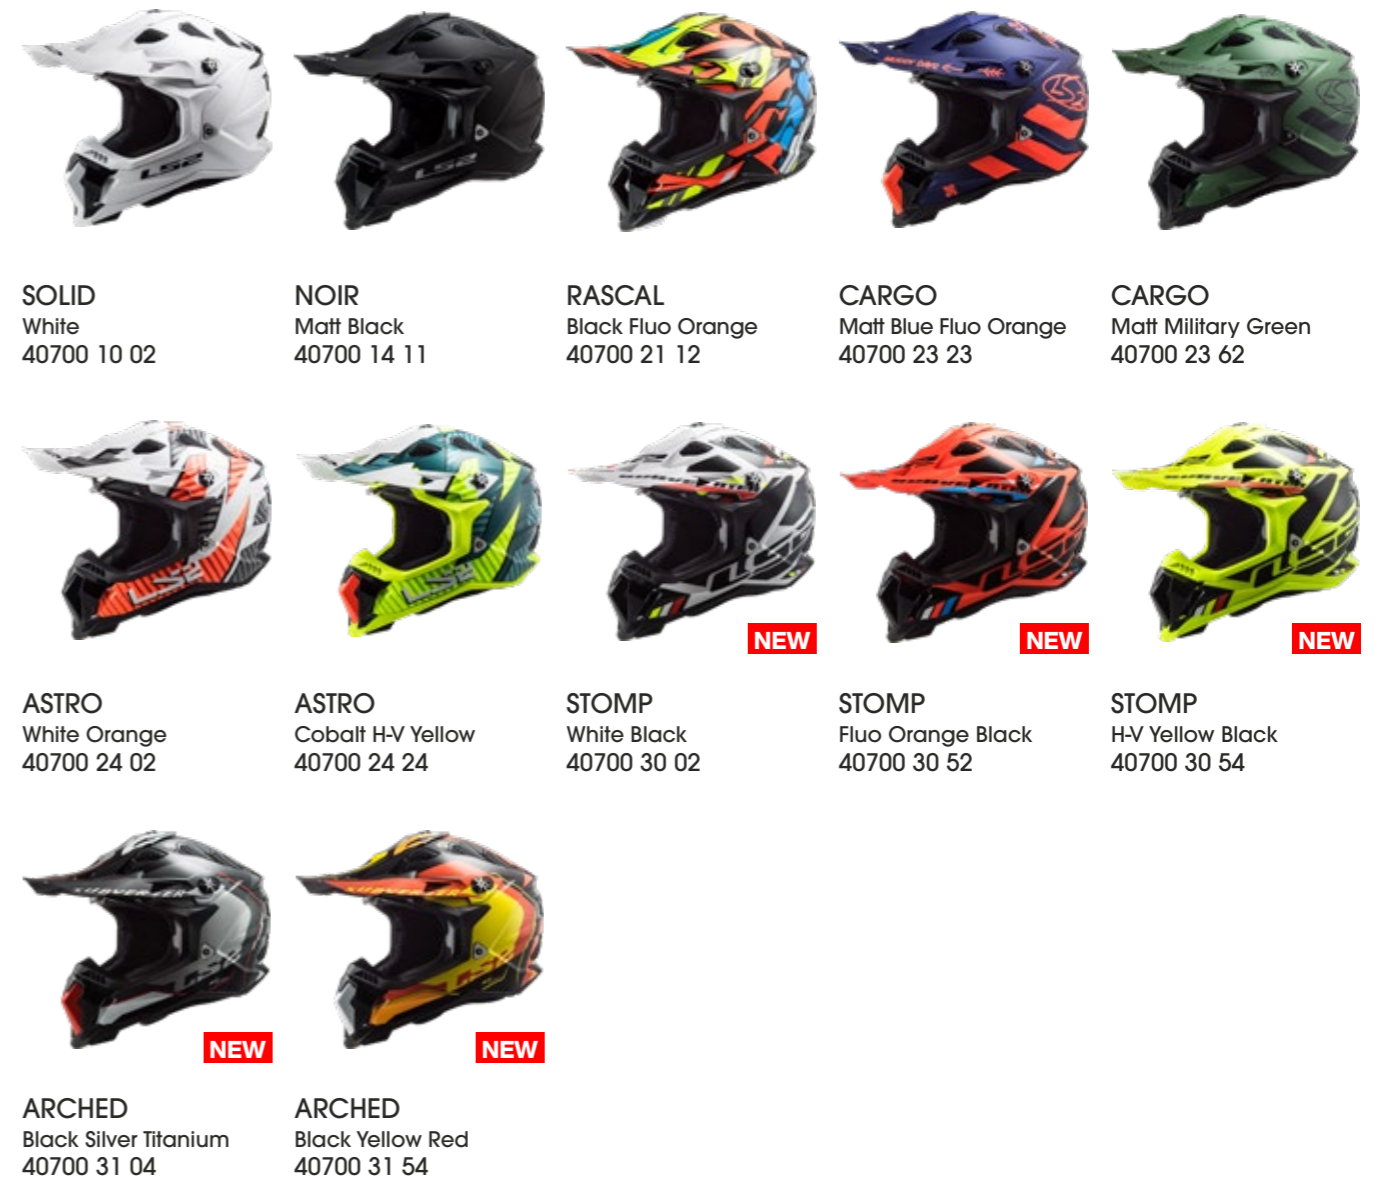

Ventilation

Channeled EPS
Multiple Top Air Intakes
Chin Vent
Multiple Exhaust Ports
Adjustable Peak

3 Shell Sizes

[XS - S](#)

[M - L](#)

[XL - 2XL - 3XL](#)

Comfort Liner

Laser-Cut Foam
Removable and Washable
Breathable
Hypoallergenic